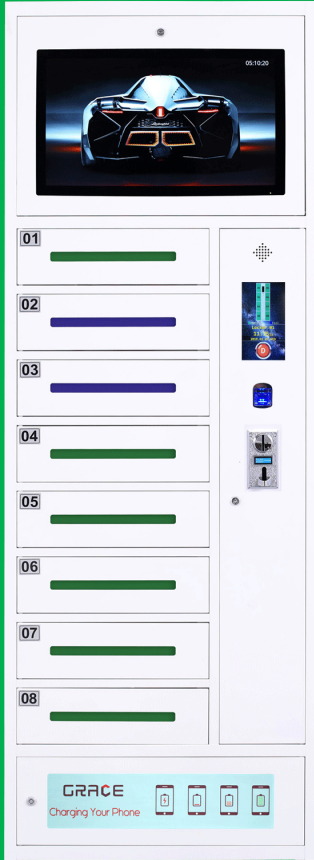

Features

- Show charging status, charging is green, fully charging is blue.
- Fingerprint lock is convenient and safe.
- Touch operated screen on the middle, fashion and convenient.
- Custom language system.
- Coin acceptor is applicable to all country coin.
- Customized the LED light brand on the bottom
- Remote control the device by phone or computer.

Universal

- iPhones Lightning
- Micro-USB for Android
- Type-C

Multimedia Communication Medium

- Remotely Control Screen Content
- Advertising Broadcast on the LCD Screen

Location

- Bars and Nightclubs
- Restaurants and Coffee Shops
- Theme Parks and Resorts
- Shopping Malls, Convention Centers
- Gyms and Health clubs
- Airports and Transit Stations
- Event and Meeting Facilities
- Sports Arenas and Concert Halls

MODEL	G-CD14-C		
LCD Player	LCD	Resolution Display	1920*1080 16:09
	MAIN BOARD	CPU OS RAM Video Picture Speakers	A20 Android 8GB wmv\avi\rmvb\mp4 Jpeg/png/bmp Stereo 2pcs
	Interfaces	HDMI Output SD/TF card slot USB WIFI	1 1 2 Yes
	Power	Voltage Plug Power Consumption	AC 110-240V (50HZ-60HZ) ALL KINDS 25-35 W
Charging	Output Power Consumption	DC 5V 2.1A 80 W	
Dimension & Weight	H180*W65*D35cm H192*W70*D40cm	Net D&W	51kgs 84kgs
		Gross D&W	
Package	Foam + carton + wooden case		

Price	
Quantity	www.topwebsite.it
1	
2-5	
6-10	
11 -45	
20 GP / 40HQ	Special discount