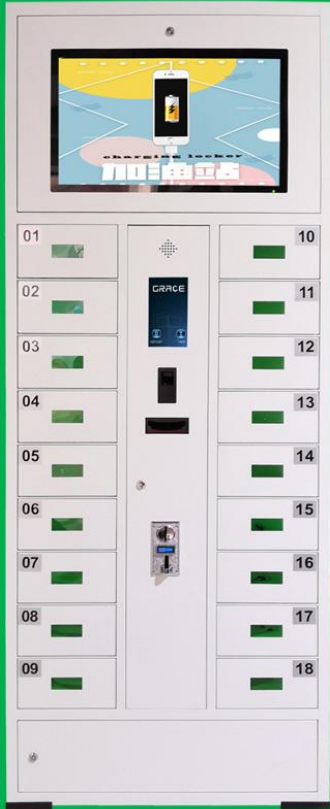

Price	
Quantity	www.topwebsite.it
1	
2-5	
6-10	
11 -25	
20 GP / 40HQ	Special discount

Features

- Show charging status, charging is green, fully charging is blue.
- Fingerprint lock is convenient and safe.
- Touch operated screen on the middle, fashion and convenient.
- Custom language system.
- Coin acceptor is applicable to all countries coin.
- Customized the LED light brand on the bottom.
- Remote control the device by phone or computer.

Universal

- iPhones Lightning
- Micro-USB for Android
- Type-C

Multimedia Communication Medium

- Remotely Control Screen Content
- Advertising Broadcast on the LCD Screen

Location

- Bars and Nightclubs
- Restaurants and Coffee Shops
- Theme Parks and Resorts
- Shopping Malls, Convention Centers
- Gyms and Health clubs
- Airports and Transit Stations
- Event and Meeting Facilities
- Sports Arenas and Concert Halls

Price	
Quantity	www.topwebsite.it
1	
2-5	
6-10	
11 -48	
20 GP / 40HQ	Special discount

Features

- Show charging status, charging is green, fully charging is blue.
- Fingerprint lock is convenient and safe.
- Touch operated screen on the middle, fashion and convenient.
- Custom language system.
- Coin acceptor is applicable to all country coin.
- Accept paper money from most countries.
- Customized the LED light brand on the bottom.
- Remote control the device by phone or computer.